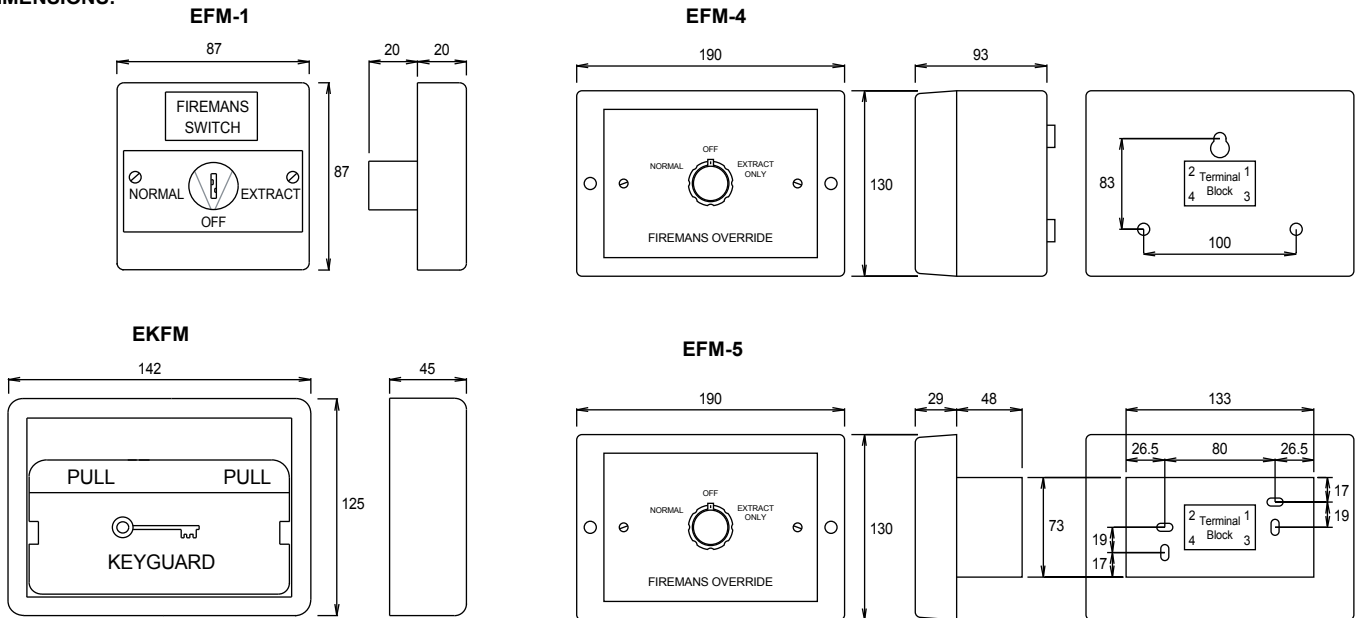

EFM.. EKFM

<p>Firemans Switch for remote override of ventilation plant in the event of fire. All standard types have red colour enclosures.</p>		<p>EFM-1 Fits square outlet box Protrudes 20mm from wall. Enclosure Flammability = UL94-V0</p> <p>EFM-4/5 Enclosure Flammability = Metal</p> <p>EKFM Transparent Plastic lid. Enclosure Flammability = UL94-HB</p>
--	--	---

Type	Description	Mounting	Switch rating 230VAC	Operation 3 position	Enclosure
EFM-1	Key Operated (includes 2 keys)	Flush *	2 x 10(2)A SPST Volt Free	Normal - Off - Extract	IP40
EKFM	Keyguard for EFM-1	Surface	Once fitted, break lid to access key - see accessories for replacement		IP00
EFM-4	Knob Operated (safe breakglass)	Surface	1 x 10(2)A SPDT Volt Free	Normal - Off - Extract	IP43
EFM-5	Knob Operated (safe breakglass)	Flush	1 x 10(2)A SPDT Volt Free	Normal - Off - Extract	IP40

Special Versions available on request.

DIMENSIONS:

ACCESSORIES: * **EE-BP6** - Surface mounting backbox for EFM-1

EE-KF - Replacement Lid for EKFM 4 per pack

WIRING: