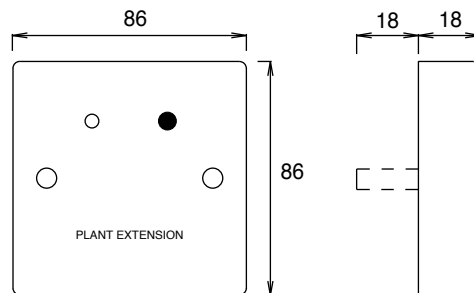

PLANT EXTENSION UNIT

EXU..

This unit can be wired to a time switch or other device to extend the normal running time of a system.

Flush Mounting
Fits single gang BS box
Protrudes 18mm from wall
Enclosure Colour : White - suitable for room mounting.
Enclosure Flammability = UL94-HB

Type	Description	NEON Voltage	Indication Light	Push Button 24/230VAC	Enclosure
EXU-24	Plant Extension	24VAC	NEON	0.5A	IP40
EXU-230	Plant Extension	230VAC	NEON	0.5A	IP40

For adjustable run time 0-7 hours, see model EPX..

DIMENSIONS:

EXU..

ACCESSORIES:

EE-BP5 Surface mounting backbox for EXU..

WIRING:

EXU..

When the momentary action push button is pressed a circuit is made.
This can be wired to a time switch which extends the plant running time.
The NEON Light can be wired to show that running time has been extended.