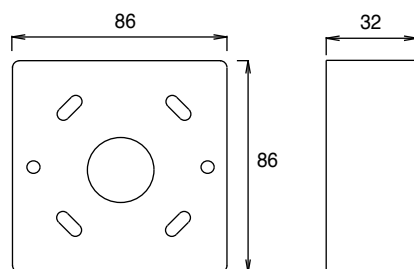

PLANT EXTENSION UNIT

EXU..

This unit can be wired to a time switch or other device to extend the normal running time of a system.

Flush Mounting
Fits single gang BS box
Protrudes 18mm from wall
Enclosure Colour : White - suitable for room mounting.
Enclosure Flammability = UL94-HB

Type	Description	NEON Voltage	Indication Light	Push Button 24/230VAC	Enclosure
EXU-24	Plant Extension	24VAC	NEON	0.5A	IP40
EXU-230	Plant Extension	230VAC	NEON	0.5A	IP40

For adjustable run time 0-7 hours, see model EPX..

DIMENSIONS:

EXU..

ACCESSORIES:

EE-BP5 Surface mounting backbox for EXU..

WIRING:

EXU..

When the momentary action push button is pressed a circuit is made.
This can be wired to a time switch which extends the plant running time.
The NEON Light can be wired to show that running time has been extended.