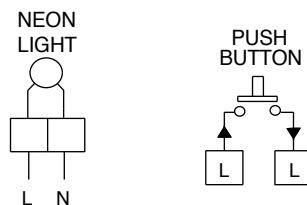

PLANT EXTENSION UNIT

EXU..

This unit can be wired to a time switch or other device to extend the normal running time of a system.

Flush Mounting
Fits single gang BS box
Protrudes 18mm from wall
Enclosure Colour : White - suitable for room mounting.
Enclosure Flammability = UL94-HB

DIMENSIONS:

EXU..

ACCESSORIES:

EE-BP5 Surface mounting backbox for EXU..

WIRING:

EXU..

When the momentary action push button is pressed a circuit is made.
This can be wired to a time switch which extends the plant running time.
The NEON Light can be wired to show that running time has been extended.